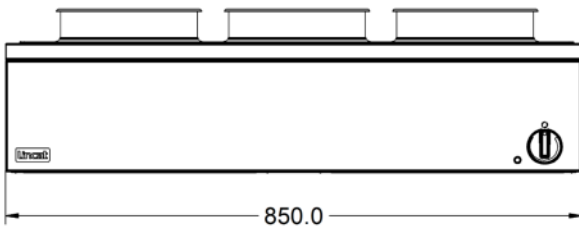

Power and Performance

Total Power kW	0.75
IP Rating	IP23
Temperature Control	Mechanical

Key Specifications

Pot Type	Round pot
Type of Heat	Dry

Capacity

Capacity Litres	3 x 4.5
------------------------	---------

Weights and Dimensions

Unit Height (External) mm	240
Unit Width (External) mm	850
Unit Depth (External) mm	400
Net Weight Kg	14.7

Supply Connections

Requires Installation	No
Requires Electrical Supply	Yes
UK 3 Pin Plug	Yes
Requires Hardwiring	No
Electrical Supply Rating Watts	750
Single Phase Amps	3.3
Single Phase Voltage	230

Shipping

Packed Weight Kg	16.17
Packed Height cm	45.5
Packed Width cm	101.5
Packed Depth cm	72

Technical Picture

Lincat Limited

Whisby Road,
Lincoln, LN6 3QZ,
United Kingdom

Company No: 2175448

A member company of