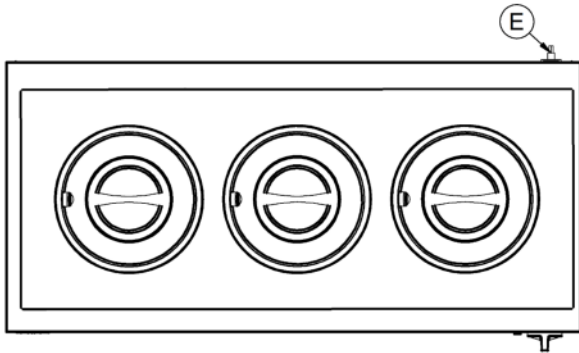

Power and Performance

Total Power kW	0.75
IP Rating	IP23
Temperature Control	Mechanical

Key Specifications

Pot Type	Round pot
Type of Heat	Dry

Capacity

Capacity Litres	3 x 4.5
------------------------	---------

Weights and Dimensions

Unit Height (External) mm	240
Unit Width (External) mm	850
Unit Depth (External) mm	400
Net Weight Kg	14.7

Supply Connections

Requires Installation	No
Requires Electrical Supply	Yes
UK 3 Pin Plug	Yes
Requires Hardwiring	No
Electrical Supply Rating Watts	750
Single Phase Amps	3.3
Single Phase Voltage	230

Shipping

Packed Weight Kg	16.17
Packed Height cm	45.5
Packed Width cm	101.5
Packed Depth cm	72

Technical Picture

Lincat Limited

Whisby Road,
Lincoln, LN6 3QZ,
United Kingdom

Company No: 2175448

A member company of