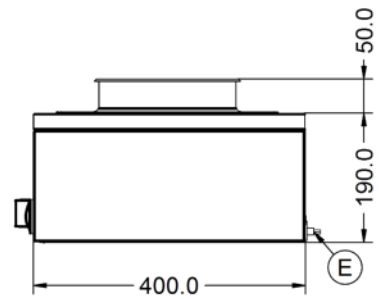

Power and Performance

Total Power kW	0.75
IP Rating	IP23
Temperature Control	Mechanical

Key Specifications

Pot Type	Round pot
Type of Heat	Dry

Capacity

Capacity Litres	3 x 4.5
------------------------	---------

Weights and Dimensions

Unit Height (External) mm	240
Unit Width (External) mm	850
Unit Depth (External) mm	400
Net Weight Kg	14.7

Supply Connections

Requires Installation	No
Requires Electrical Supply	Yes
UK 3 Pin Plug	Yes
Requires Hardwiring	No
Electrical Supply Rating Watts	750
Single Phase Amps	3.3
Single Phase Voltage	230

Shipping

Packed Weight Kg	16.17
Packed Height cm	45.5
Packed Width cm	101.5
Packed Depth cm	72

Technical Picture

Lincat Limited

Whisby Road,
Lincoln, LN6 3QZ,
United Kingdom

Company No: 2175448

A member company of