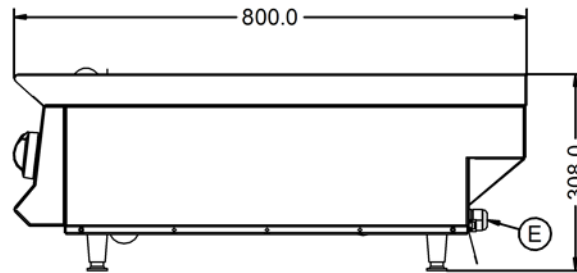

Lincat Limited

Whisby Road,
Lincoln, LN6 3QZ,
United Kingdom

Company No: 2175448

A member company of

Customer Care

Tel: +44 1522 875500
Email: care@lincat.co.uk

Export Customers

Tel: +44 1522 875536
Email: export@lincat.co.uk

Opening Hours

Monday – Friday:
8.30am – 5pm