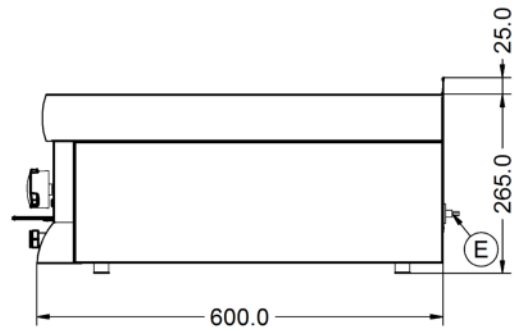

Available Accessories

- **HCL7** Lincat Silverlink 600 Free-standing Heated Pedestal with Legs and Doors - W 750 mm - 0.75 kW
- **SLS7** Lincat Silverlink 600 Free-standing Floor Stand - for units W 750 mm

Technical Picture