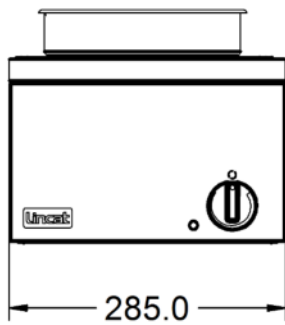

Power and Performance

Total Power kW	0.25
IP Rating	IP23
Temperature Control	Mechanical

Key Specifications

Pot Type	Round pot
Type of Heat	Wet/Dry

Capacity

Capacity Litres	4.5
------------------------	-----

Weights and Dimensions

Unit Height (External) mm	240
Unit Width (External) mm	285
Unit Depth (External) mm	400
Net Weight Kg	7.6

Supply Connections

Requires Installation	No
Requires Electrical Supply	Yes
UK 3 Pin Plug	Yes
Requires Hardwiring	No
Electrical Supply Rating Watts	250
Single Phase Amps	1.1
Single Phase Voltage	230

Shipping

Packed Weight Kg	8.36
Packed Height cm	42
Packed Width cm	48
Packed Depth cm	38

Technical Picture

Lincat Limited

Whisby Road,
Lincoln, LN6 3QZ,
United Kingdom

Company No: 2175448

A member company of