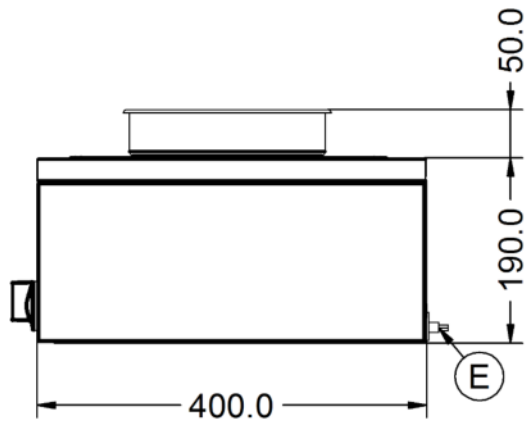

Power and Performance

Total Power kW	0.25
IP Rating	IP23
Temperature Control	Mechanical

Key Specifications

Pot Type	Round pot
Type of Heat	Wet/Dry

Capacity

Capacity Litres	4.5
------------------------	-----

Weights and Dimensions

Unit Height (External) mm	240
Unit Width (External) mm	285
Unit Depth (External) mm	400
Net Weight Kg	7.6

Supply Connections

Requires Installation	No
Requires Electrical Supply	Yes
UK 3 Pin Plug	Yes
Requires Hardwiring	No
Electrical Supply Rating Watts	250
Single Phase Amps	1.1
Single Phase Voltage	230

Shipping

Packed Weight Kg	8.36
Packed Height cm	42
Packed Width cm	48
Packed Depth cm	38

Technical Picture

Lincat Limited

Whisby Road,
Lincoln, LN6 3QZ,
United Kingdom

Company No: 2175448

A member company of