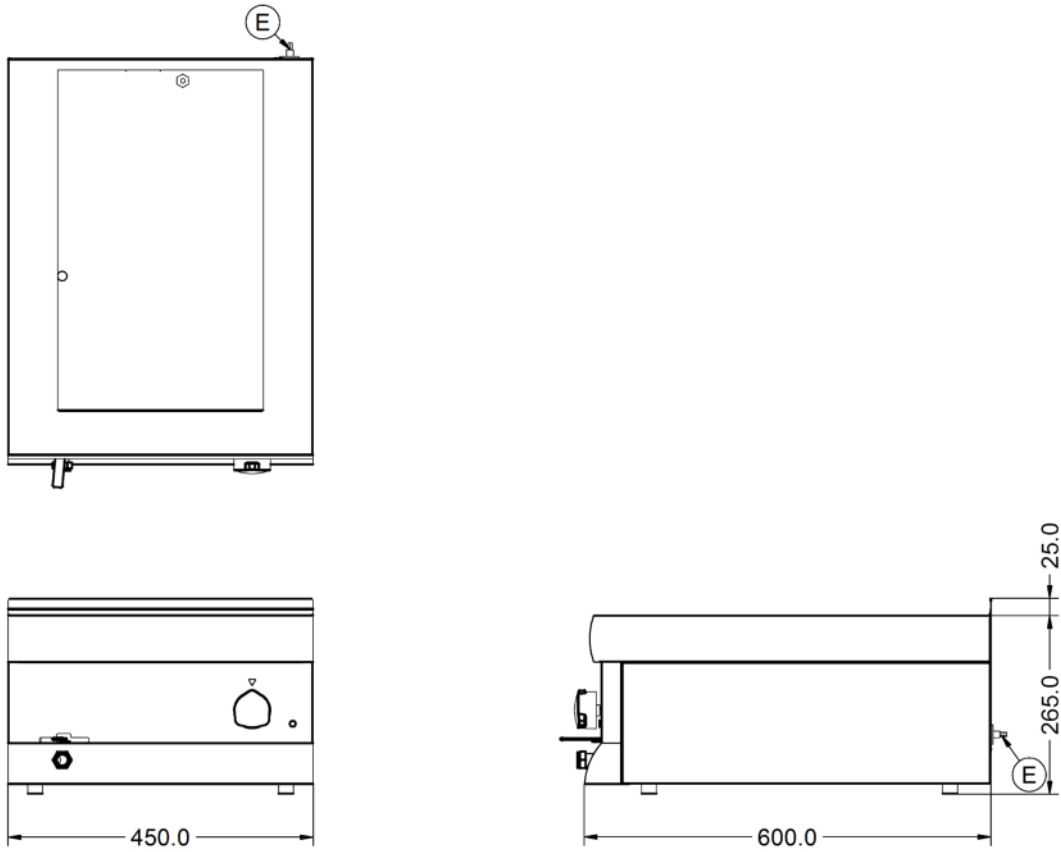

Available Accessories

HC4	Lincat Silverlink 600 Free-standing Heated Open-Top Pedestal with Doors - W 450 mm - 0.5 kW
HCL4	Lincat Silverlink 600 Free-standing Heated Pedestal with Legs and Doors - W 450 mm - 0.5 kW
SLS4	Lincat Silverlink 600 Free-standing Floor Stand - for units W 450 mm

Technical Picture